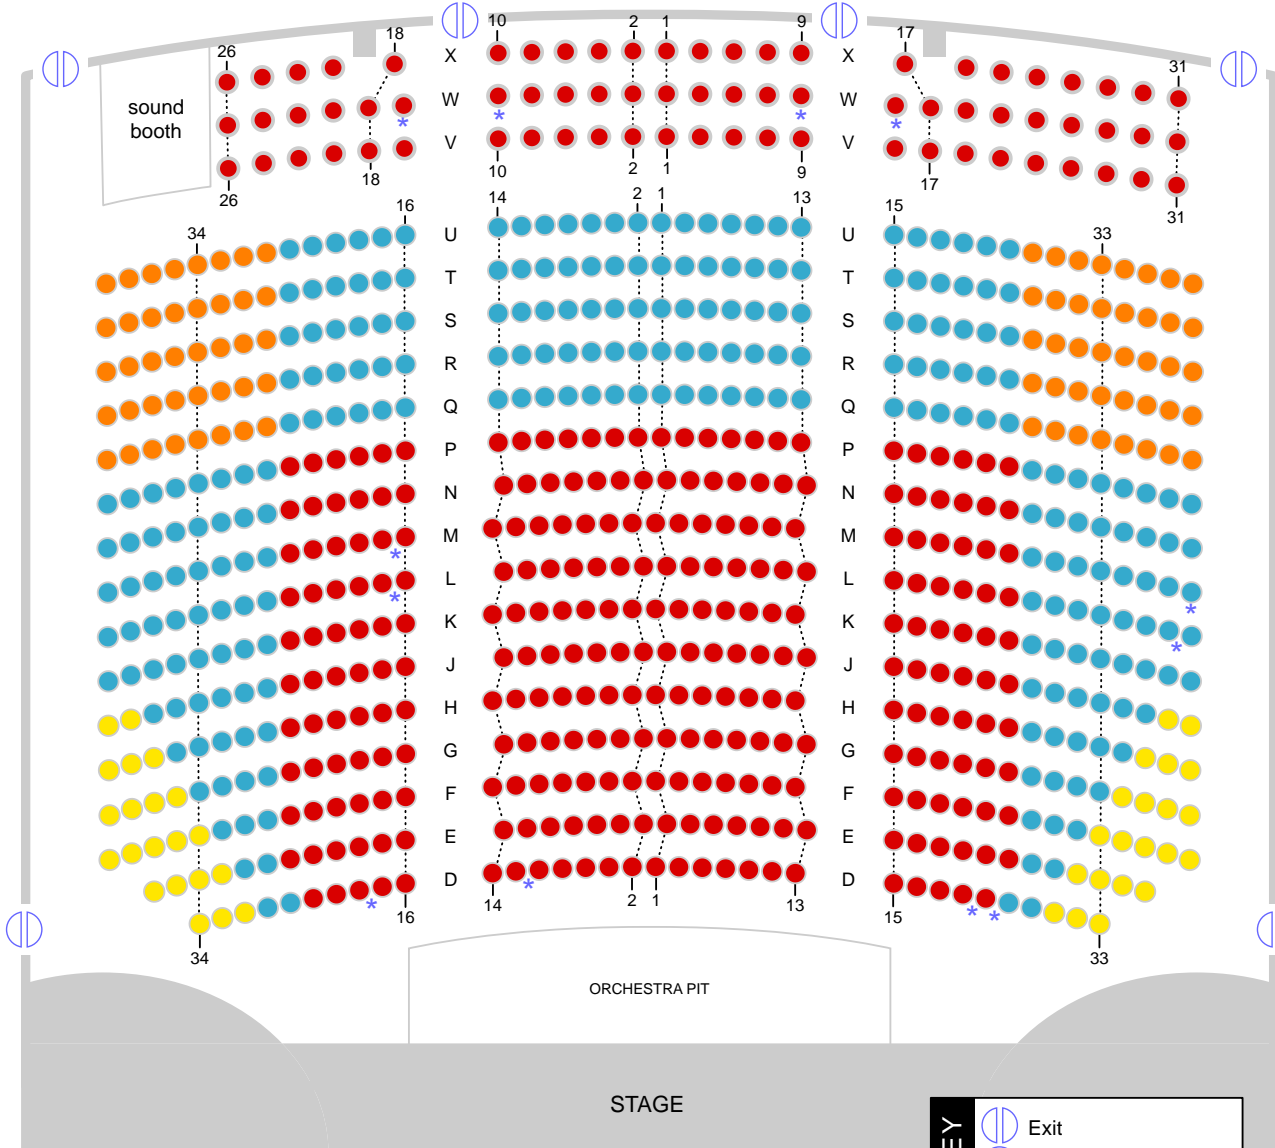

- \$40
- \$35
- \$30
- \$25

- \$40
- \$35
- \$30
- \$25

**KEY**

- Exit
- Accessible Seating [\*]

POWERED BY SABO™